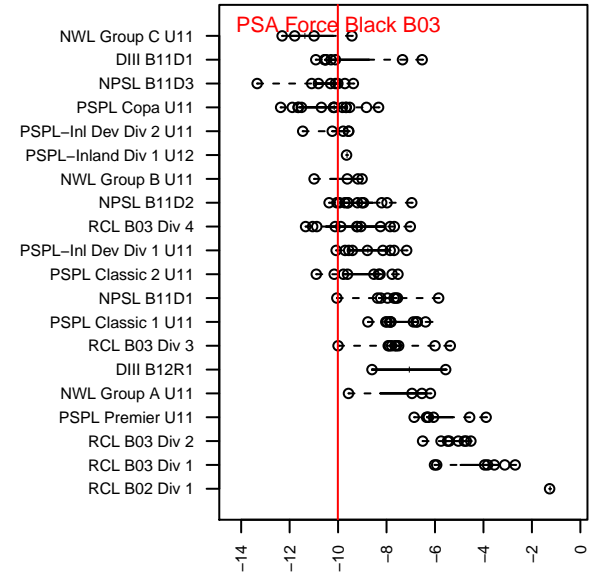

PSA Force Black B03

Pilchuck Soccer Alliance
 Marysville, WA
 B03 total strength=147
 attack=0.18 defense=0.06
 fall league = NPSL B11D3
 spr league = Spr PSPL Copa U11

alt names used:
 10 Pilchuck Alliance Soccer Club Force
 PSA Force BU11
 PSA Force [B03]
 PSA Marysville Force Select Soccer
 PSA Force BU11

Venues played:
 2014 Baker Blast COPA U11
 2014 Sky River BU11
 2014 NPSL B11D3
 2014 Cranberry Cup U11
 2014 Spr PSPL Copa U11

PSA Force Black B03
 Dots are actual minus expected GF (blue circles) and GA (red triangles).
 Blue line is smoothed change in attack strength. Red is smoothed change in defense strength.

**attack and defense variance (black dot)
relative to other teams
and top 10 in region**

**attack and defense rating
relative to others at age
and all opponents in last 13 months**

Performance relative to 13 month average