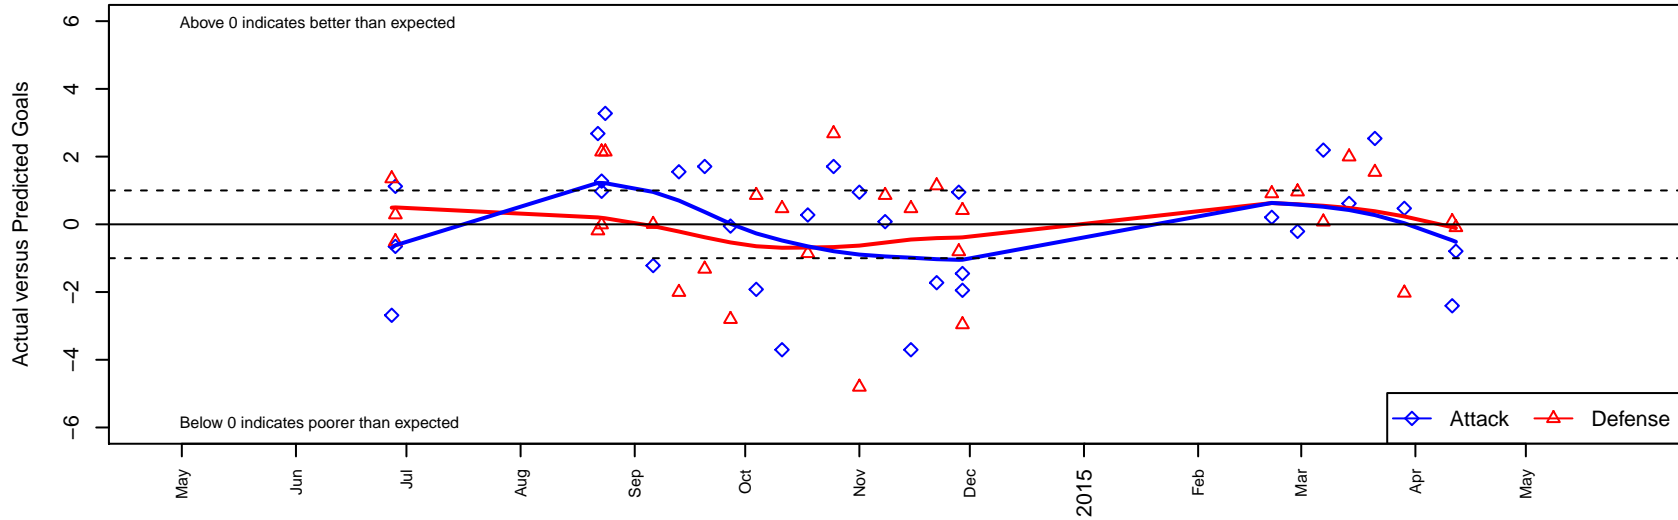

PSA Force Black B03

Pilchuck Soccer Alliance
 Marysville, WA
 B03 total strength=147
 attack=0.18 defense=0.06
 fall league = NPSL B11D3
 spr league = Spr PSPL Copa U11

alt names used:
 10 Pilchuck Alliance Soccer Club Force
 PSA Force BU11
 PSA Force [B03]
 PSA Marysville Force Select Soccer
 PSA Force BU11

Venues played:
 2014 Baker Blast COPA U11
 2014 Sky River BU11
 2014 NPSL B11D3
 2014 Cranberry Cup U11
 2014 Spr PSPL Copa U11

PSA Force Black B03
 Dots are actual minus expected GF (blue circles) and GA (red triangles).
 Blue line is smoothed change in attack strength. Red is smoothed change in defense strength.

**attack and defense variance (black dot)
relative to other teams
and top 10 in region**

**attack and defense rating
relative to others at age
and all opponents in last 13 months**

Performance relative to 13 month average